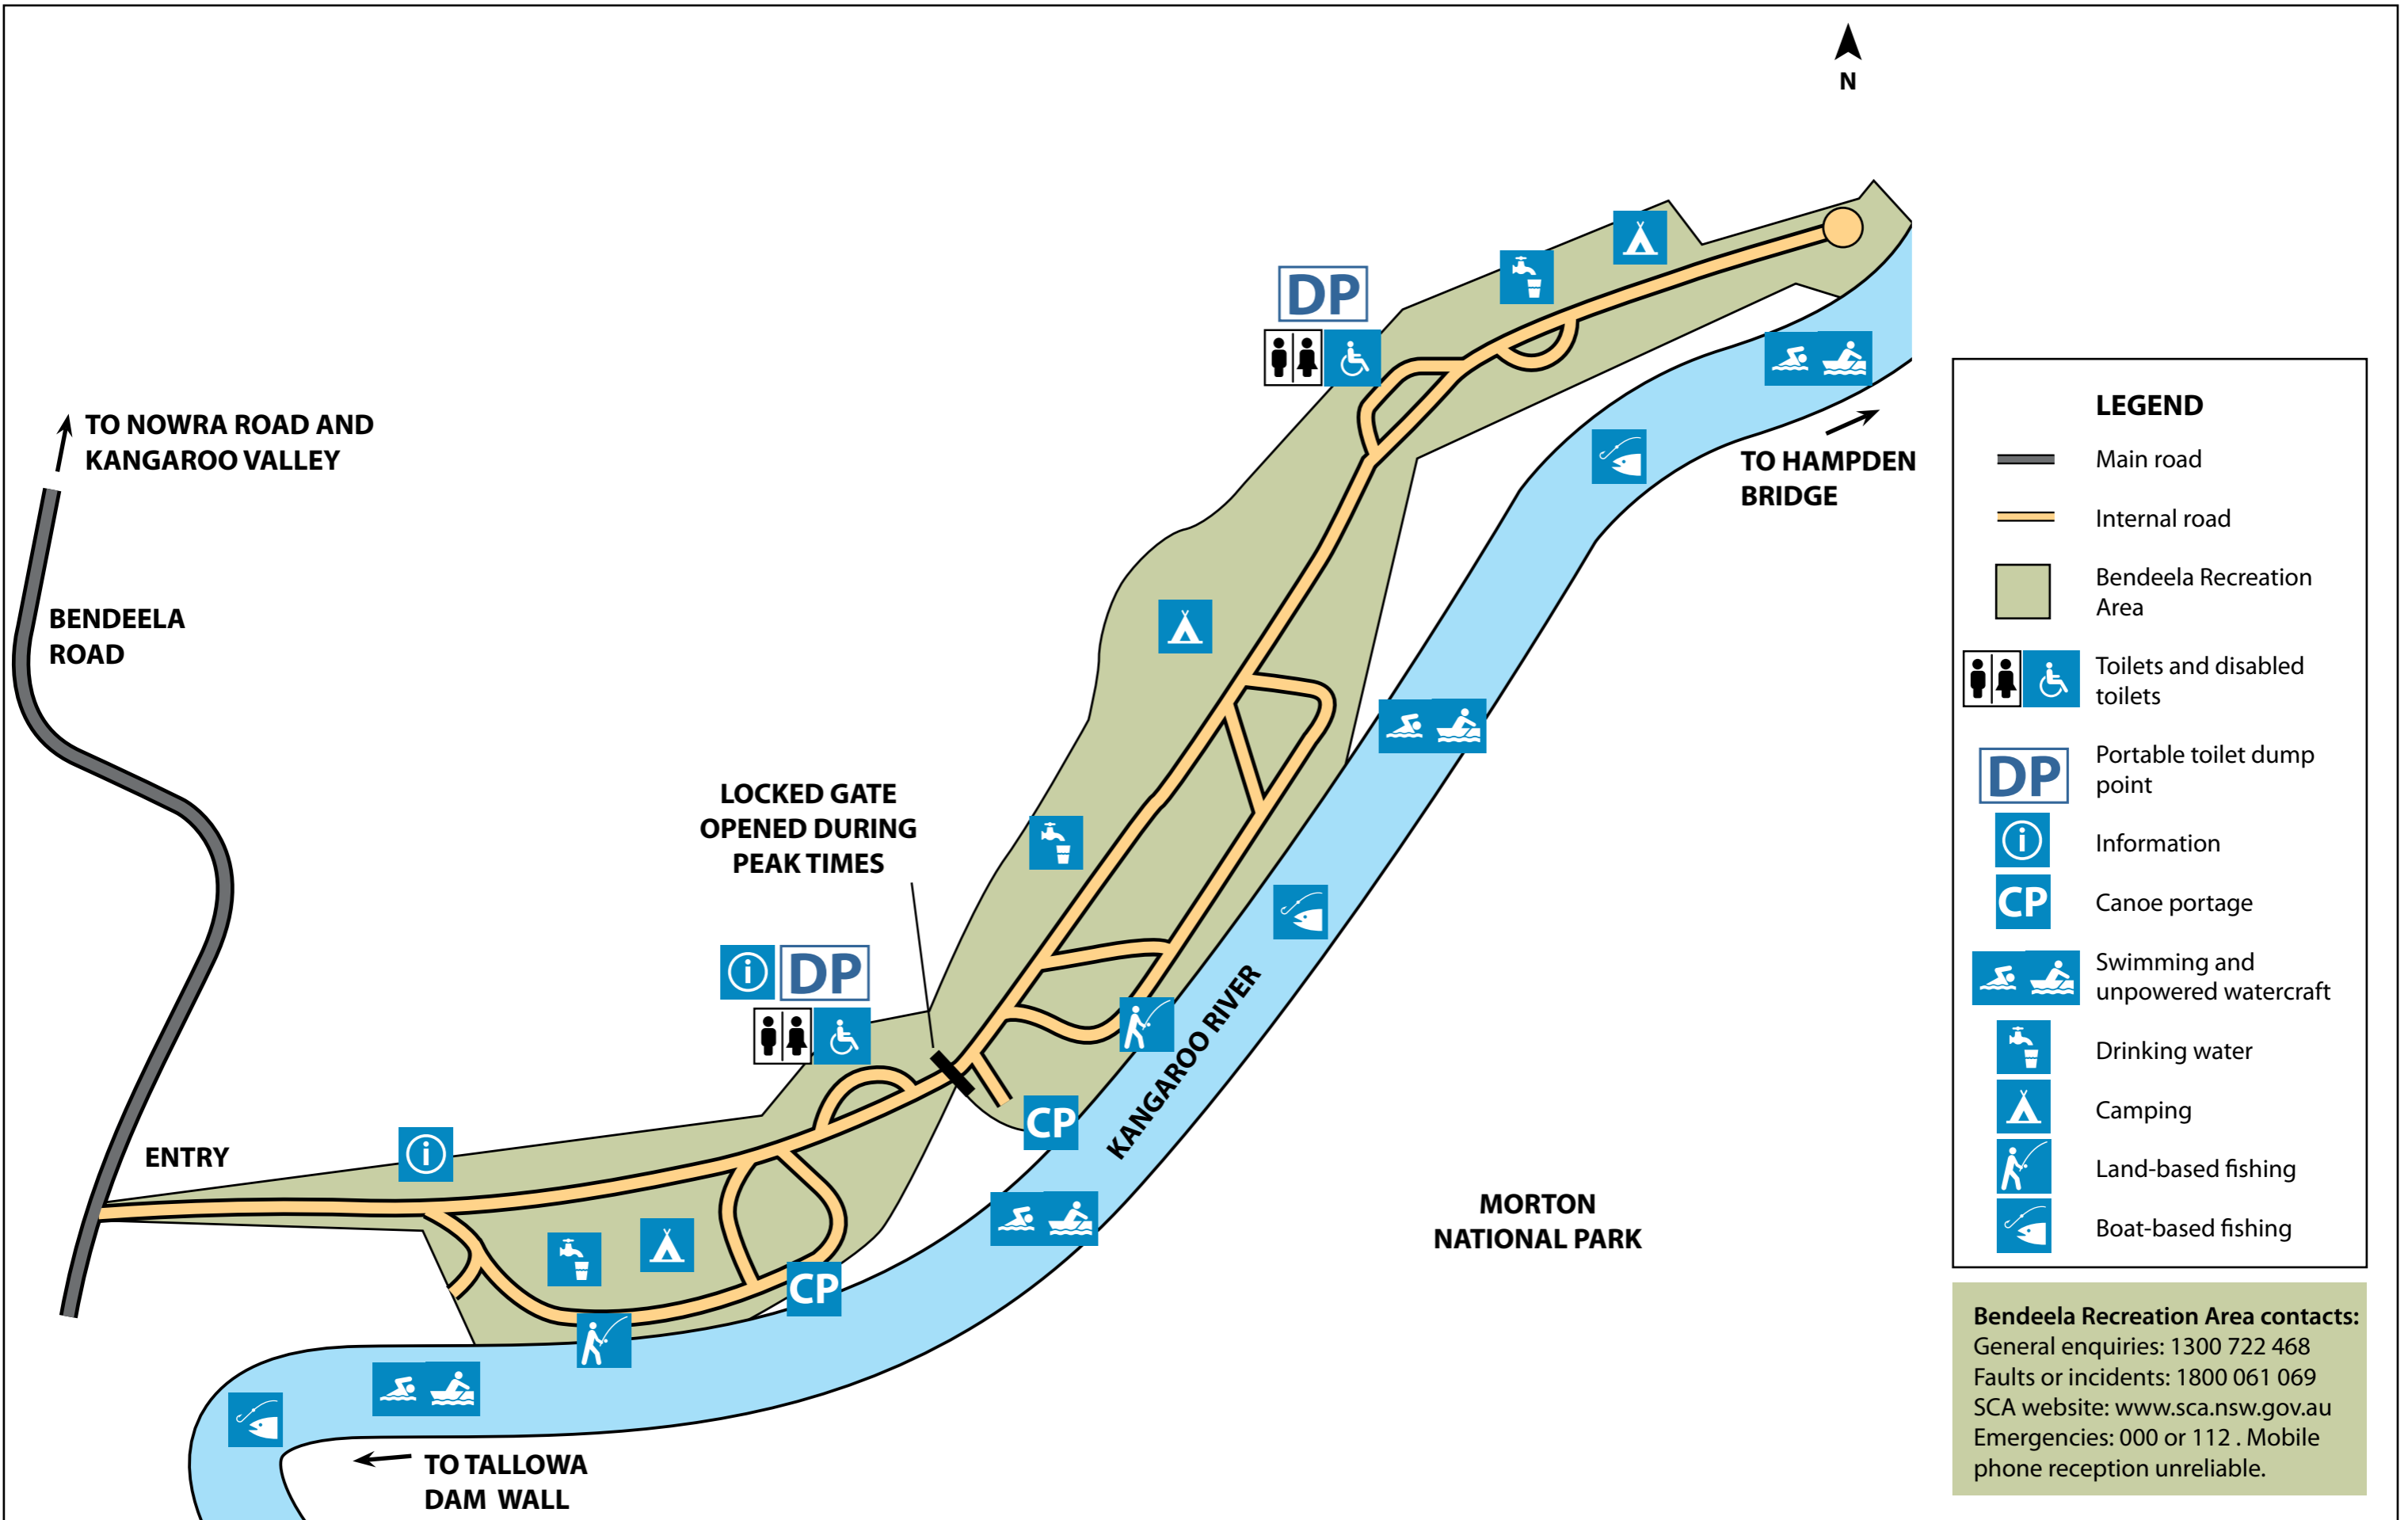

# Bendeela Recreation Area

**LEGEND**

- Main road
- Internal road
- Bendeela Recreation Area
- Toilets and disabled toilets
- Portable toilet dump point
- Information
- Canoe portage
- Swimming and unpowered watercraft
- Drinking water
- Camping
- Land-based fishing
- Boat-based fishing

**Bendeela Recreation Area contacts:**  
 General enquiries: 1300 722 468  
 Faults or incidents: 1800 061 069  
 SCA website: [www.sca.nsw.gov.au](http://www.sca.nsw.gov.au)  
 Emergencies: 000 or 112 . Mobile phone reception unreliable.