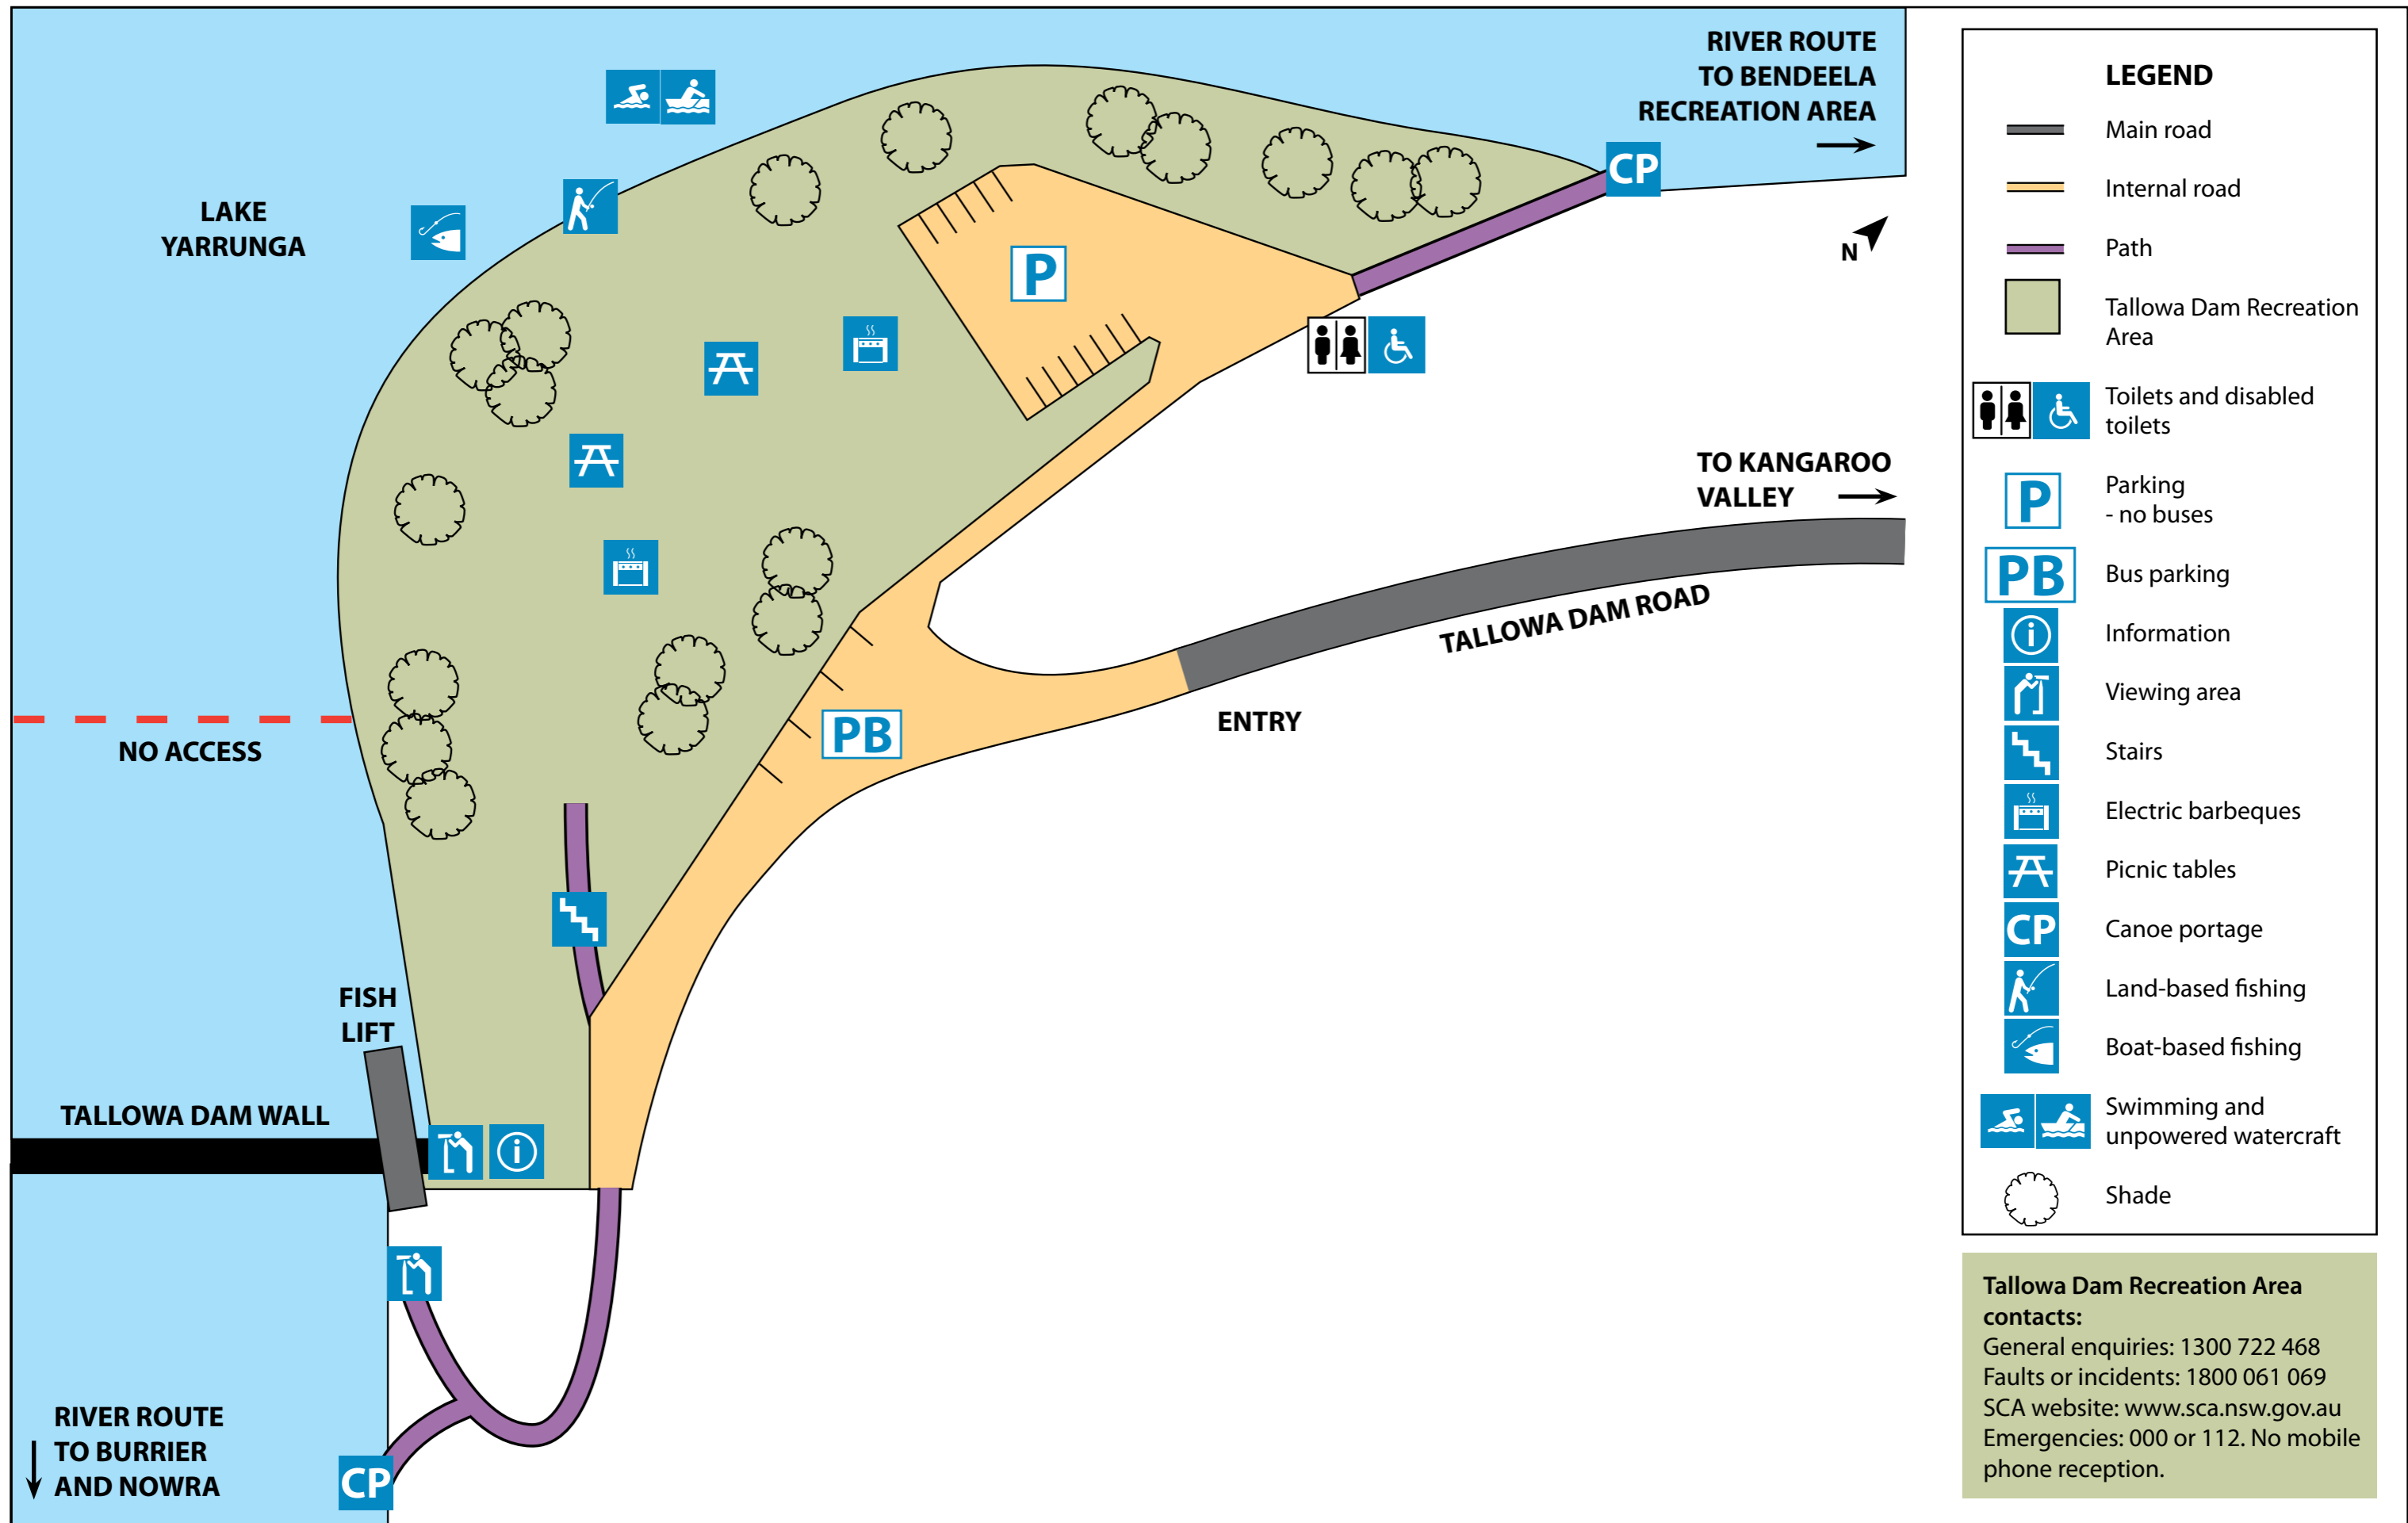

Tallowa Dam Recreation Area

LEGEND

- Main road
- Internal road
- Path
- Tallowa Dam Recreation Area
- Toilets and disabled toilets
- Parking - no buses
- Bus parking
- Information
- Viewing area
- Stairs
- Electric barbecues
- Picnic tables
- Canoe portage
- Land-based fishing
- Boat-based fishing
- Swimming and unpowered watercraft
- Shade

Tallowa Dam Recreation Area contacts:
 General enquiries: 1300 722 468
 Faults or incidents: 1800 061 069
 SCA website: www.sca.nsw.gov.au
 Emergencies: 000 or 112. No mobile phone reception.